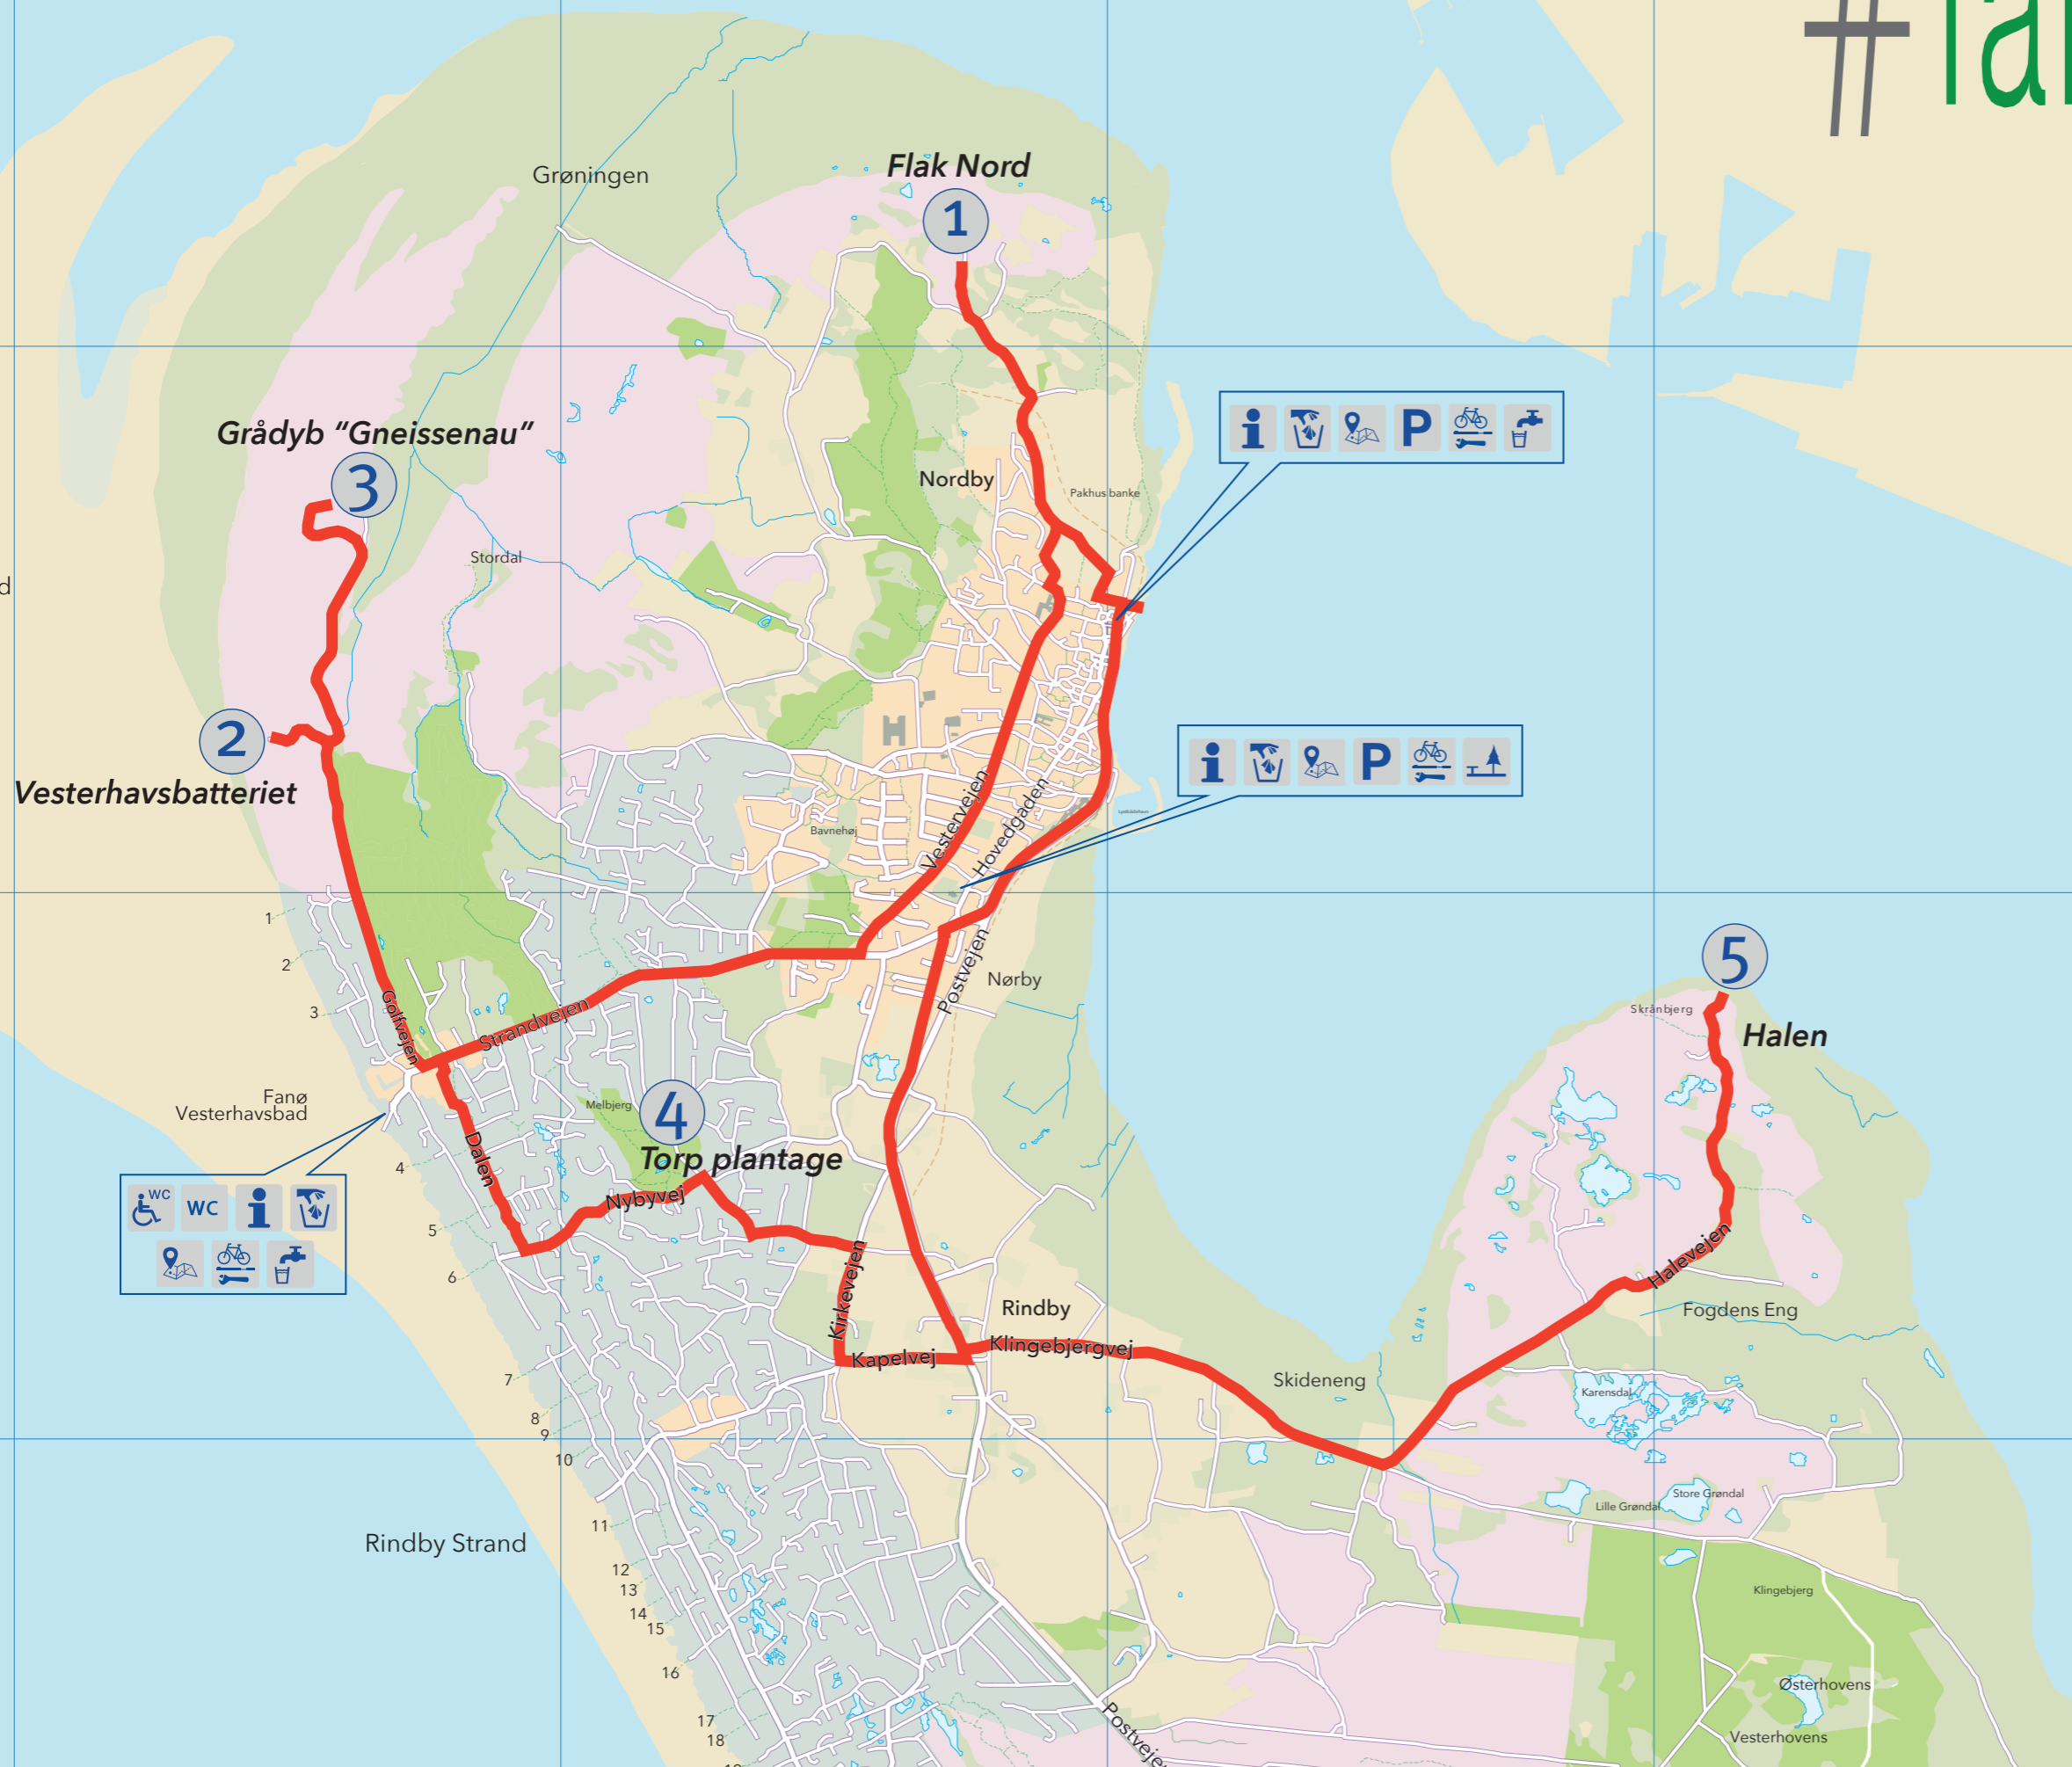

#fanoebybike

0 km 1 km 2 km

Information icons: i, trash, location, P, bicycle, water tap.

Information icons: i, trash, location, P, bicycle, water tap.

Information icons: WC, wheelchair, i, trash, location, bicycle, water tap.

Esbjerg

Rindby Strand